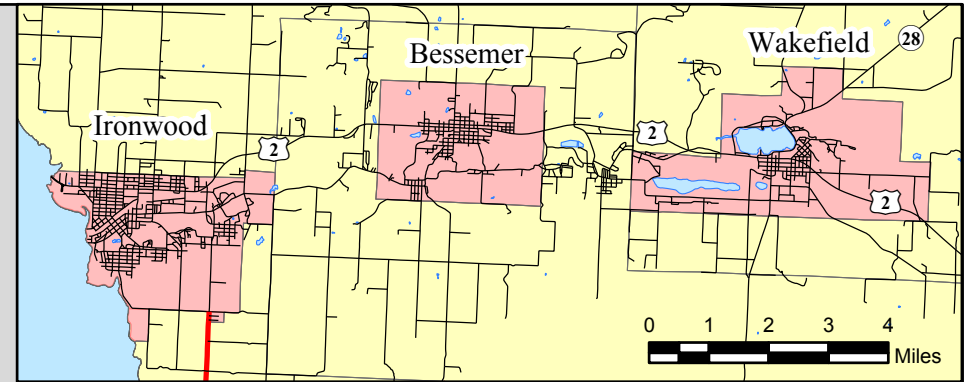

LAKE SUPERIOR

Ironwood Twp

Wakefield Twp

Erwin Twp

Bessemer Twp

Marengo Twp

Watersheet Twp

ONTONAGON COUNTY

IRON COUNTY, WISCONSIN

VILAS COUNTY, WISCONSIN

Surface Condition (PASER Rating)

- **Structural Improvements (1 - 4)**
  147.7 miles, 40.5%
- **Capital Preventative Maintenance (5 - 7)**
  131 miles, 36%
- **Routine Maintenance (8 - 10)**
  86 miles, 23.5%

GOGEBIC COUNTY

**Asset Management
Surface Rating of Federal Aid Roads
2008**