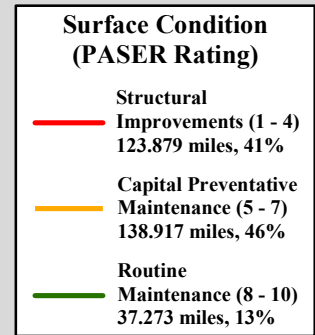

LAKE SUPERIOR

Ironwood Twp

Wakefield Twp

Erwin Twp

Bessemer Twp

Marenisco Twp

Watersheet Twp

ONTONAGON COUNTY

IRON COUNTY, WISCONSIN

VILAS COUNTY, WISCONSIN

GOGEBIC COUNTY
Asset Management
Surface Rating of Federal Aid Roads
2014-2015