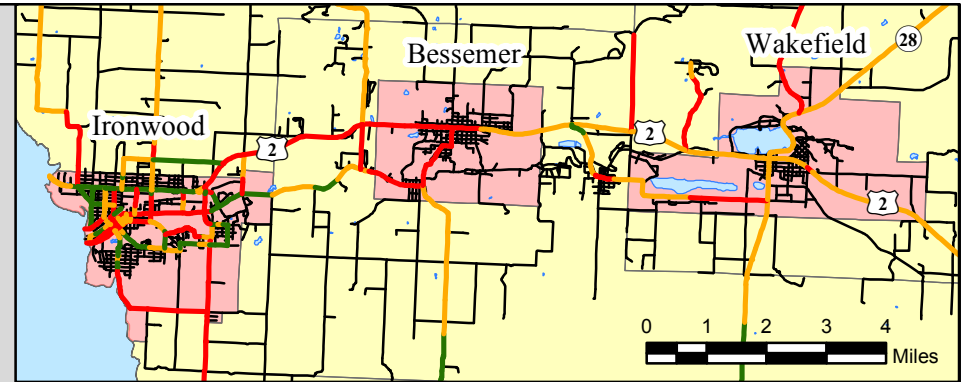

LAKE SUPERIOR

Ironwood Twp

Wakefield Twp

Erwin Twp

Bessemer Twp

Marenisco Twp

Watersheet Twp

ONTONAGON COUNTY

IRON COUNTY, WISCONSIN

VILAS COUNTY, WISCONSIN

GOGEBIC COUNTY
 Asset Management
 Surface Rating of Federal Aid Roads
 2014-2015