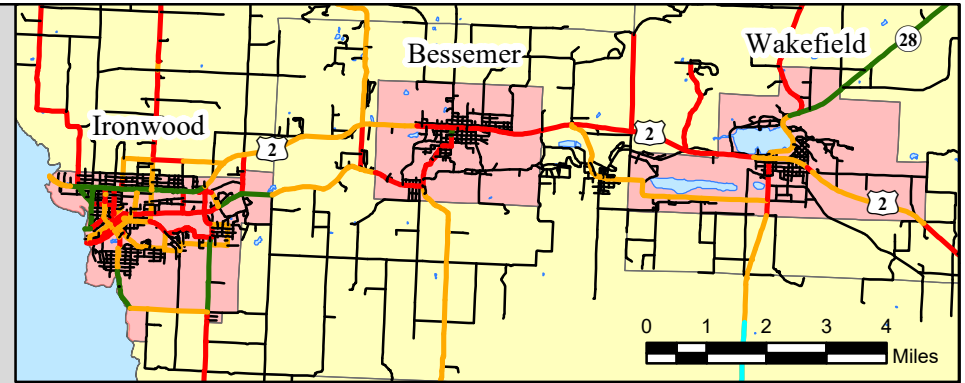

LAKE SUPERIOR

Ironwood Twp

Wakefield Twp

Erwin Twp

Bessemer Twp

Marenisco Twp

Watersheet Twp

ONTONAGON COUNTY

IRON COUNTY, WISCONSIN

VILAS COUNTY, WISCONSIN

Surface Condition (PASER Rating)	
<b>Structural Improvements (1 - 4)</b>	107.433 miles, 33%
<b>Capital Preventative Maintenance (5 - 7)</b>	147.231 miles, 44%
<b>Routine Maintenance (8 - 10)</b>	75.392 miles, 23%

# GOGEBIC COUNTY

Asset Management  
Surface Rating of Federal Aid Roads  
2017-2018