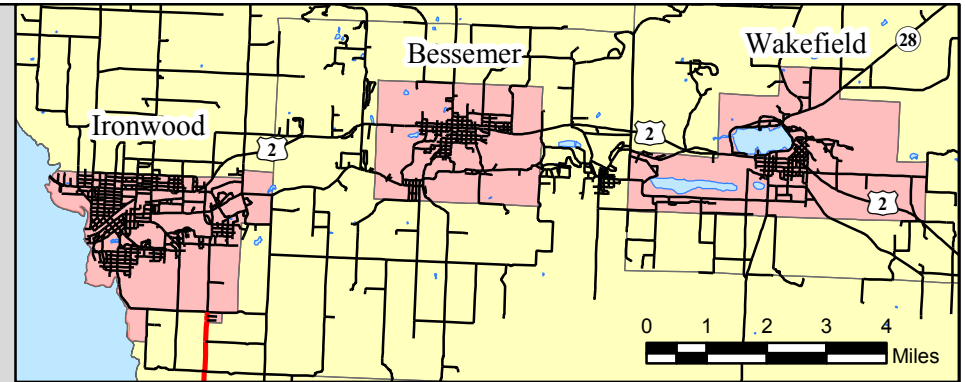

LAKE SUPERIOR

Ironwood Twp

Wakefield Twp

Erwin Twp

Bessemer Twp

Marenisco Twp

Watersheet Twp

ONTONAGON COUNTY

IRON COUNTY, WISCONSIN

VILAS COUNTY, WISCONSIN

GOGEBIC COUNTY

Asset Management
Surface Rating of Federal Aid Roads
2010