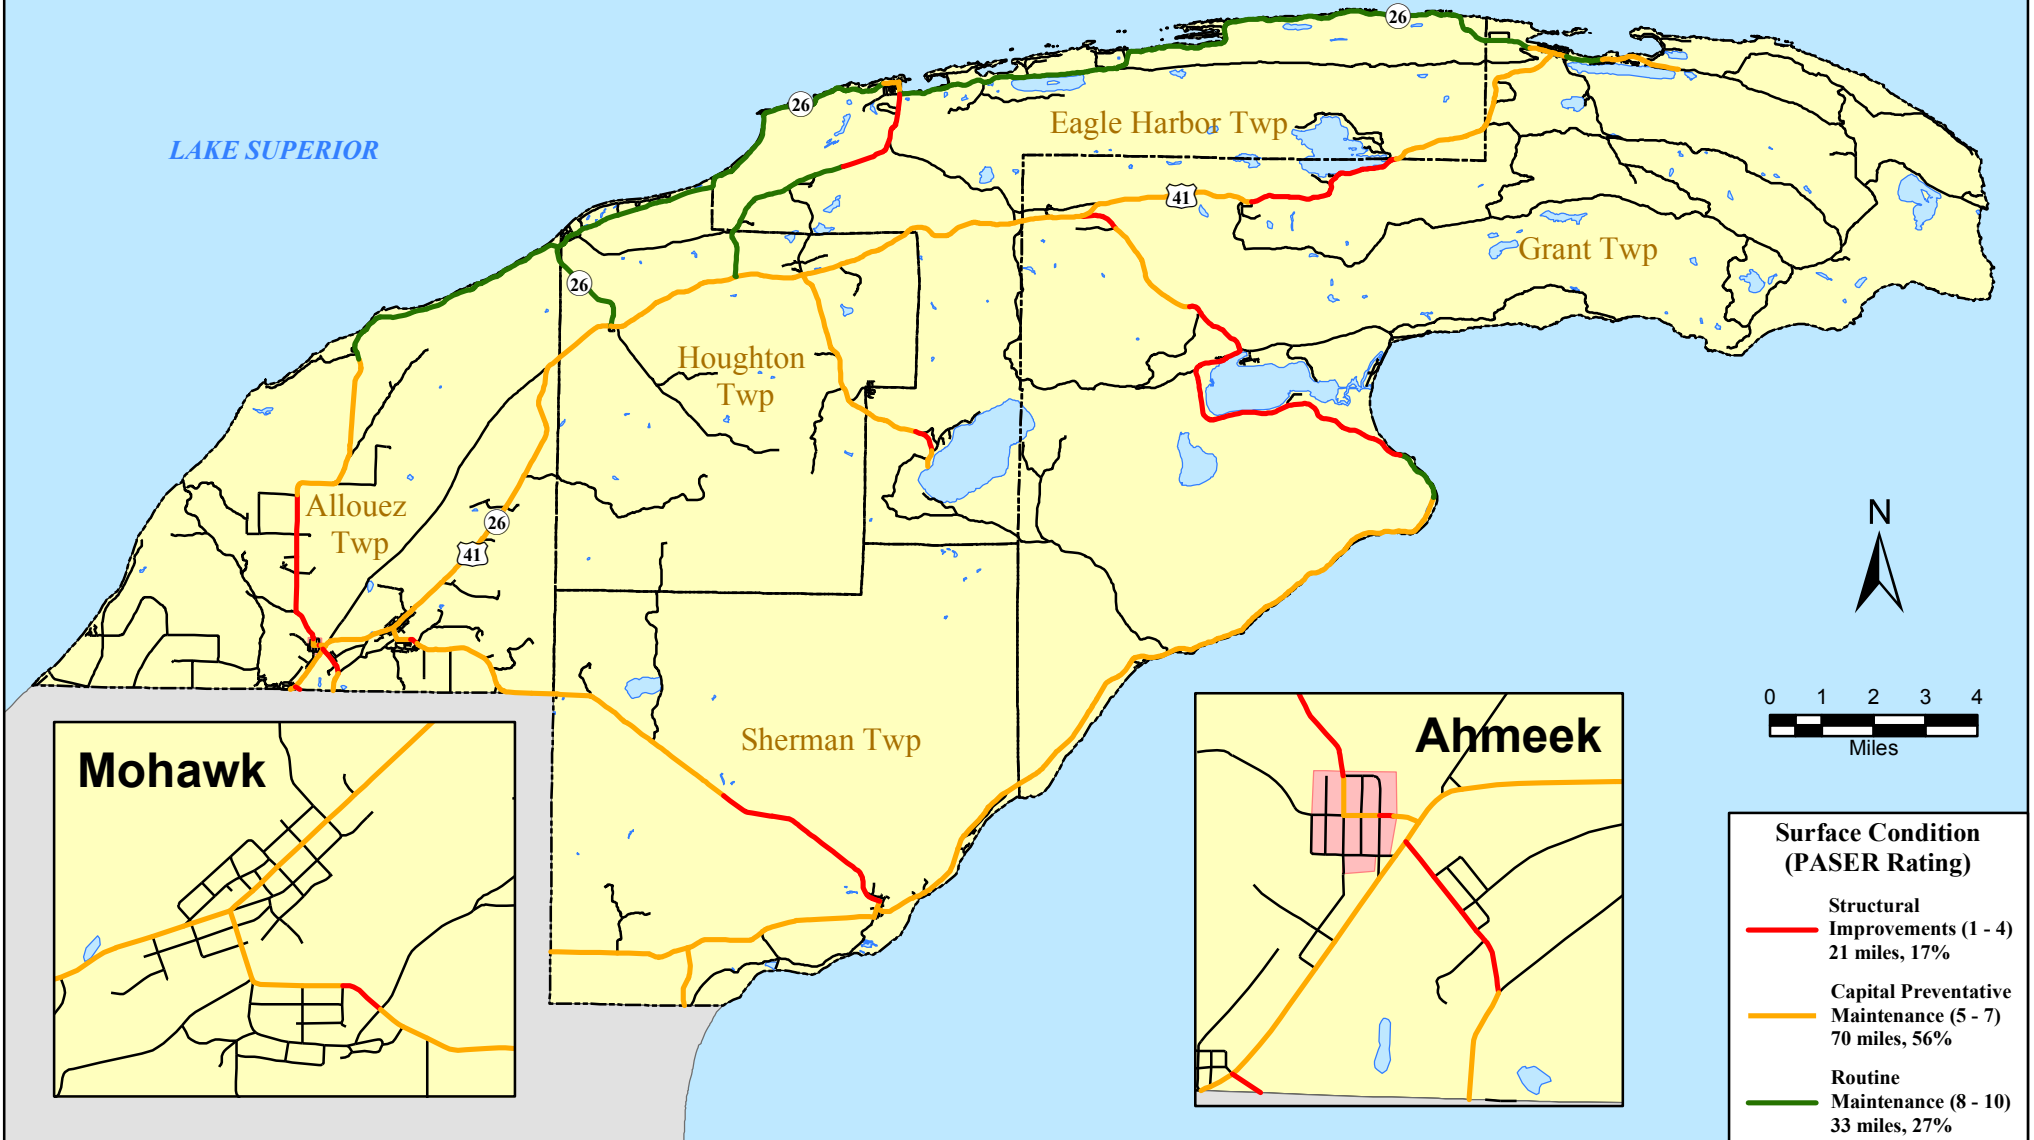

KEWEENAW COUNTY

Asset Management Surface Rating of Federal Aid Roads 2011

LAKE SUPERIOR

Mohawk

Ahmeek