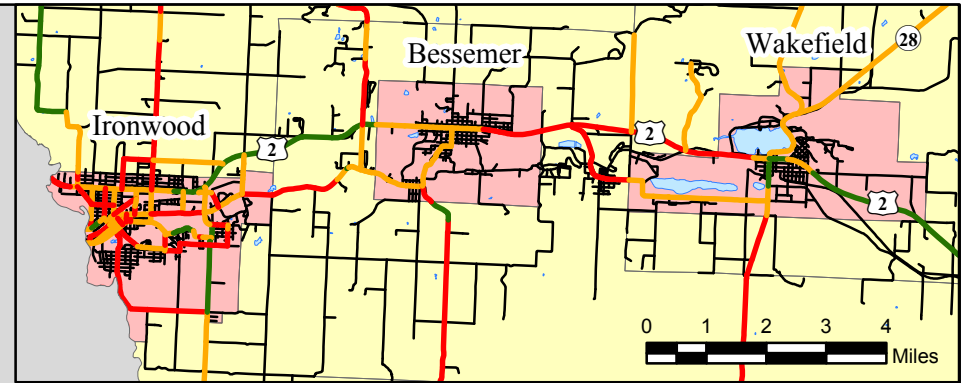

LAKE SUPERIOR

Ironwood Twp

Wakefield Twp

Erwin Twp

Bessemer Twp

Marengo Twp

Watersheet Twp

ONTONAGON COUNTY

IRON COUNTY, WISCONSIN

VILAS COUNTY, WISCONSIN

Surface Condition (PASER Rating)	
<span style="color: red;">—</span>	<b>Structural Improvements (1 - 4)</b> 93.5 miles, 30.4%
<span style="color: orange;">—</span>	<b>Capital Preventative Maintenance (5 - 7)</b> 165.6 miles, 53.8%
<span style="color: green;">—</span>	<b>Routine Maintenance (8 - 10)</b> 48.7 miles, 15.8%

# GOGEBIC COUNTY

Asset Management  
Surface Rating of Federal Aid Roads  
2005